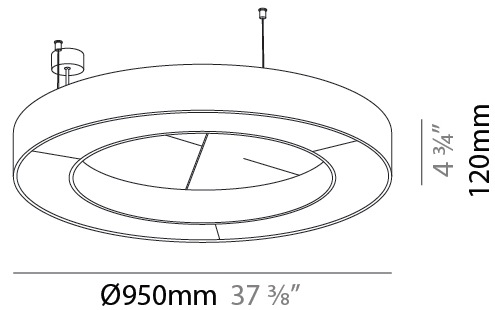

GENERAL

Series: Glorious Acoustic
Brand: Prolicht
Division: Architectural
Mounting Type: Suspension
Mounting Location: Ceiling
Subcategory: Acoustic

PHYSICAL

Shape: Round
Diameter (mm): 950
Diameter (in): 37 ³/₈
Width (mm): 120
Width (in): 4 ³/₄
Light Distribution: Direct
Diffuser: PMMA - Opal / Micro-Prism
Fixture Finish: SSR / BKV / CWI / CRY / HAB / UFT / ITA / RUA / FTG / MYG / LOD / PUS / FRO / FUP / KIA / POP / BLS / SPG / MEY / GOH / GUM / CHC / COM / ABZ / JAG / OBR / MOS / ROR
Accent Finish: ANC / ASH / BNA / BTC / BZE / CEL / EGG / EVG / FOG / FOS / FST / FUA / IRI / IRO / KHA / LIC / LIM / MER / MSN / MUS / ONX / PEA / PLU / POL / PPY / RAY / ROY / RST / STE / SWD / TAN / TAU
Fixture Material: Aluminum
Cable Details: 2 000mm / 78 3/4" or 6 000mm / 236 1/4" Transparent Cable

ELECTRICAL

Lamp Type: LED (Zhaga Standard)
Input Wattage (W): 44
Total Output Wattage (W): 40
Dimming: Tri-Mode (Non-Dimming and Phase Dimming (120Vac only) and 0-10V Dimming)
Driver Included: Yes
Driver Location: Integrated
Driver Type: Constant Current - Universal
Driver Class: Class 2
Input Voltage (V): 120 - 277

LED

Color Temperature (°K): 2700 / 3000 / 3500 / 4000
Max. Delivered Lumen (lm): 4947 / 5153 / 6051 / 5239
Nominal Lumen (lm): 5475 / 5946 / 6982 / 6045
CRI: >90 CRI
Lamp Life (hrs): 50000

OPTICAL

RATINGS AND CERTIFICATIONS

Certified By: CSA Certified to UL and CSA Standards
IP rating: IP20